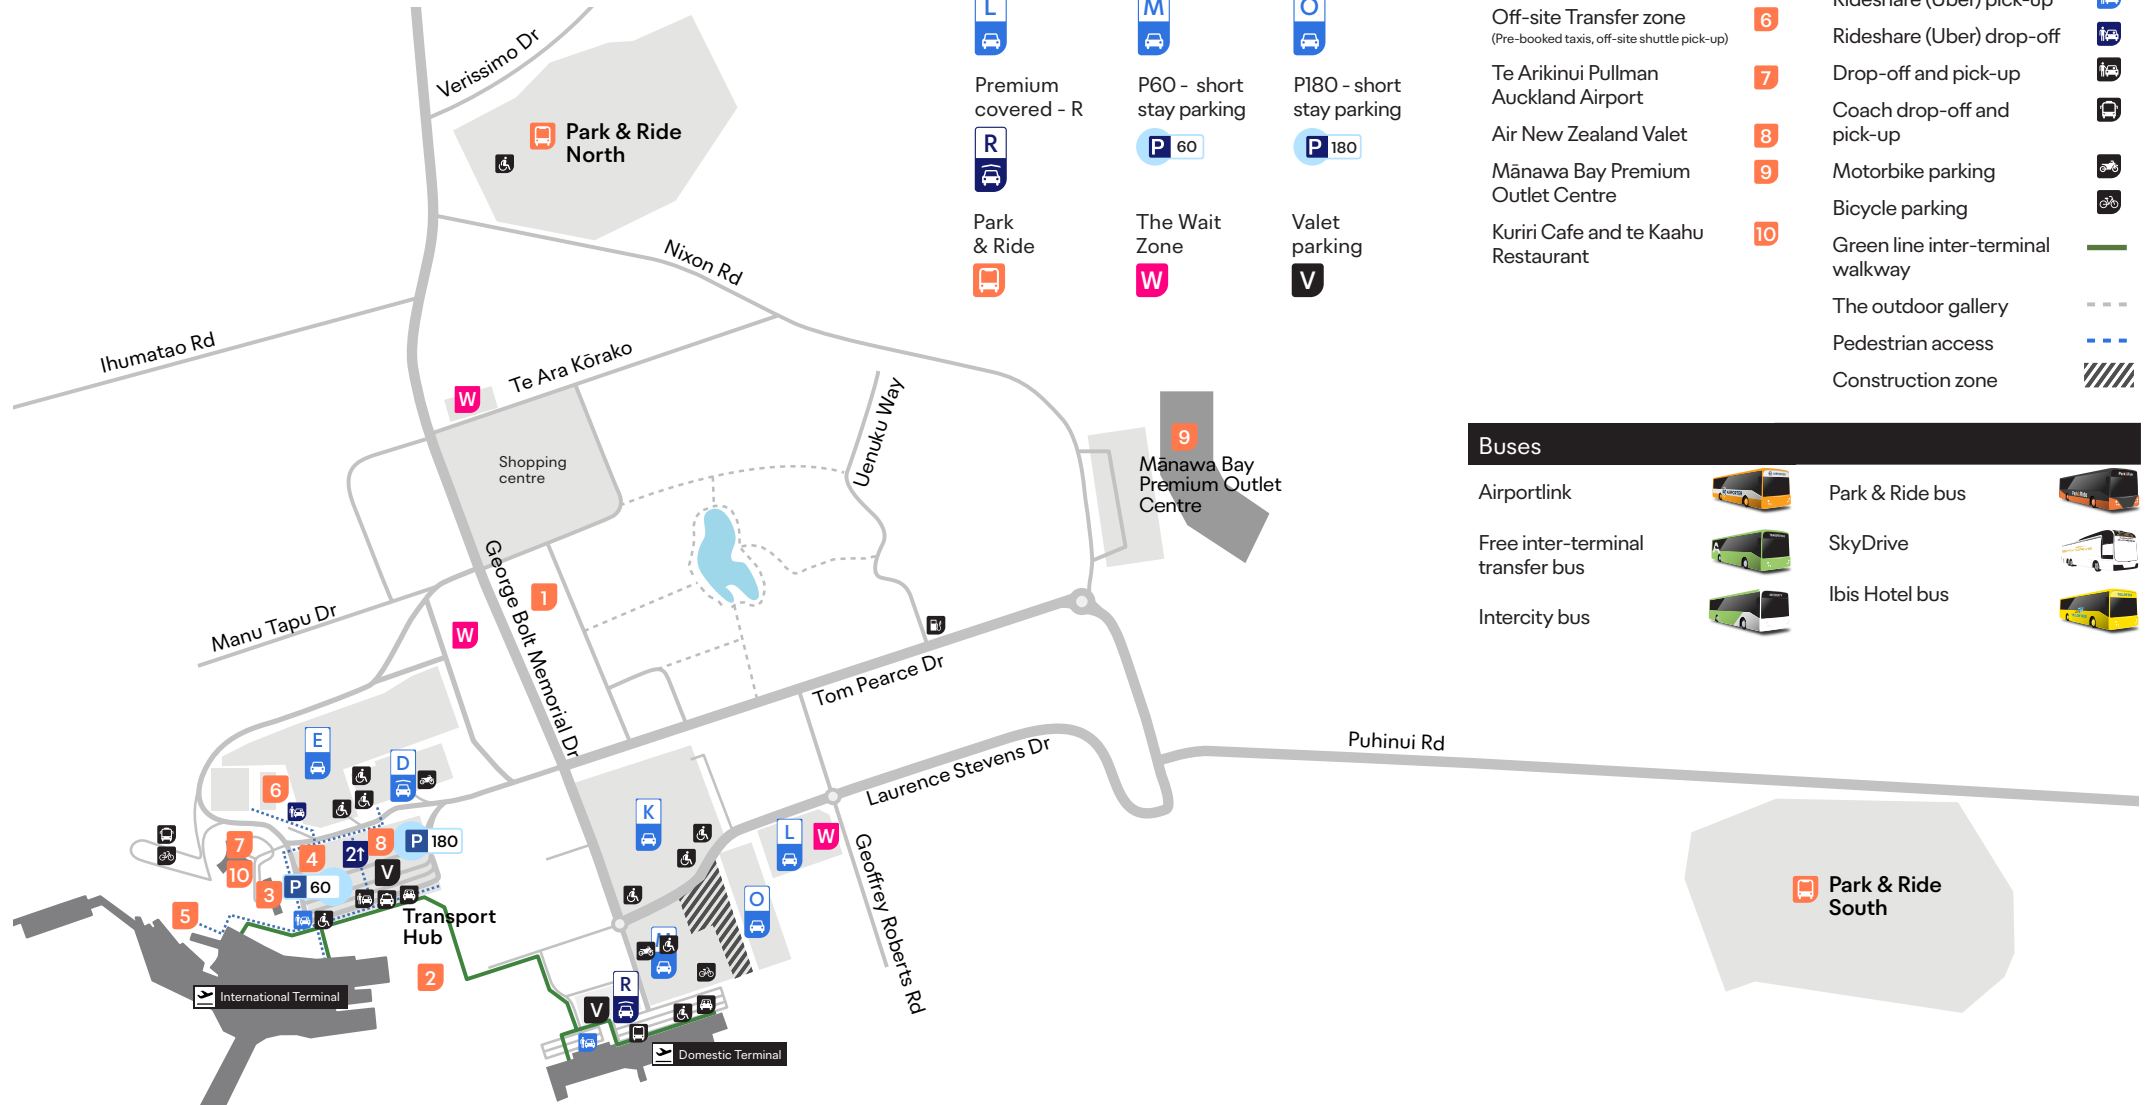

## Car parks

- |                            |                              |                               |
|----------------------------|------------------------------|-------------------------------|
| Standard uncovered - E<br> | Standard+ covered - D<br>    | Standard uncovered - K<br>    |
| Standard uncovered - L<br> | Standard+ uncovered - M<br>  | Standard pre-booked - O<br>   |
| Premium covered - R<br>    | P60 - short stay parking<br> | P180 - short stay parking<br> |
| Park & Ride<br>            | The Wait Zone<br>            | Valet parking<br>             |

## Facilities

- |                                   |  |
|-----------------------------------|--|
| Accessibility park                |  |
| Petrol station                    |  |
| Taxi drop-off                     |  |
| Bus drop-off and pick-up          |  |
| Rideshare drop-off                |  |
| Rideshare (Uber) pick-up          |  |
| Rideshare (Uber) drop-off         |  |
| Drop-off and pick-up              |  |
| Coach drop-off and pick-up        |  |
| Motorbike parking                 |  |
| Bicycle parking                   |  |
| Green line inter-terminal walkway |  |
| The outdoor gallery               |  |
| Pedestrian access                 |  |
| Construction zone                 |  |

## Buses

- |                                  |  |                 |  |
|----------------------------------|--|-----------------|--|
| Airportlink                      |  | Park & Ride bus |  |
| Free inter-terminal transfer bus |  | SkyDrive        |  |
| Intercity bus                    |  | Ibis Hotel bus  |  |