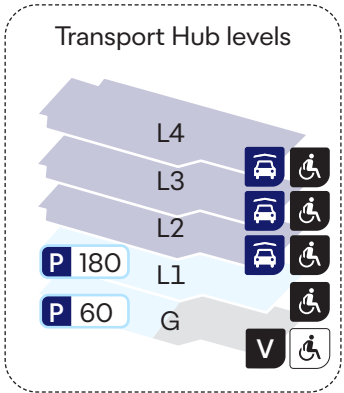

Auckland Airport International Terminal

Drop-off, pick-up and parking

- P60 - short stay parking
- P180 - short stay parking
- Premium covered levels 2-4
- Valet parking
- Mobility Valet
- The Wait Zone

- Drop-off / pick-up
- Shuttle drop-off
- Rideshare drop-off
- Taxi drop-off
- Bus drop-off and pick-up
- On-demand taxi pick-up
- Supershuttle pick-up

- Rideshare (Uber) pick-up
- Rideshare (Other) pick-up
- Off-site shuttle pick-up
- Coach bay
- Pre-booked accessible pick-up
- Accessible parking
- Pre-booked taxis

- Air New Zealand Valet
- VIP Kerbside
- Motorbike parking
- Bike parking
- Assistance buggy
- Commercial lane
- Public drop-off and pick-up

- Public parking access
- Transport pick-up zone access
- Green line inter-terminal walkway
- Pedestrian access