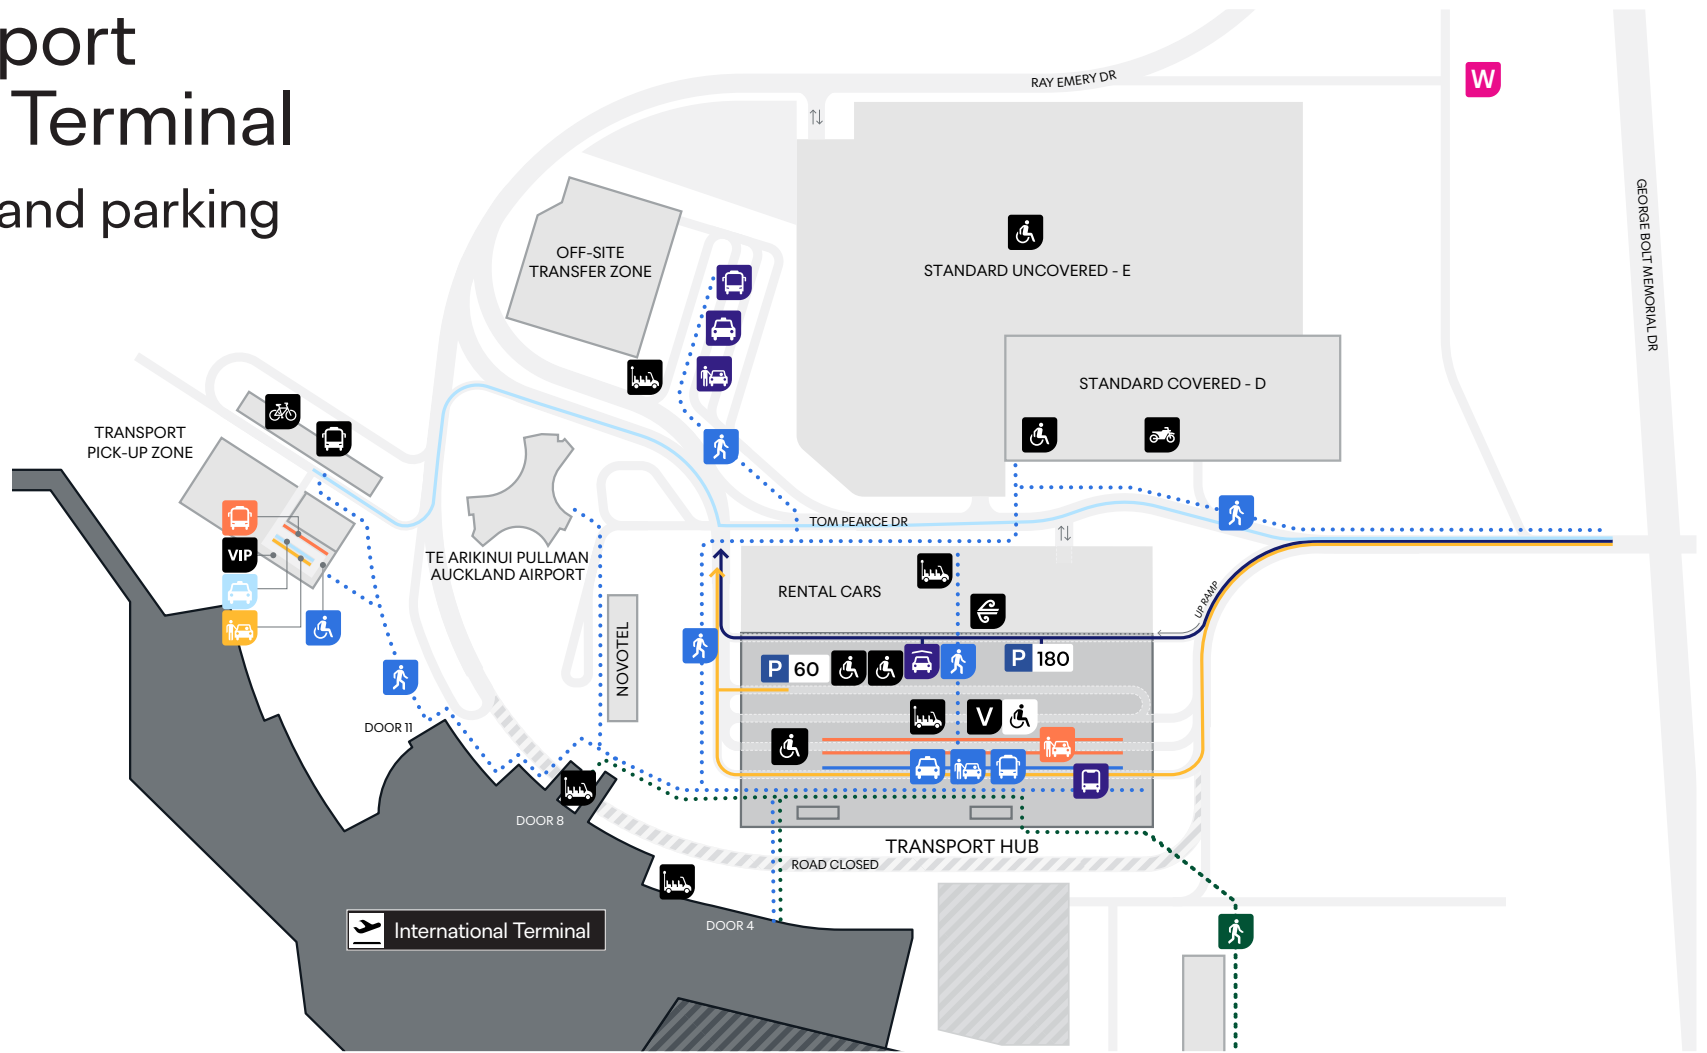

Auckland Airport International Terminal

Drop-off, pick-up and parking

- P60 - short stay parking
- P180 - short stay parking
- Premium covered levels 2-4
- Valet parking
- Mobility Valet
- The Wait Zone

- Drop-off / pick-up
- Shuttle drop-off
- Rideshare drop-off
- Taxi drop-off
- Bus drop-off and pick-up
- On-demand taxi pick-up
- Supershuttle pick-up

- Rideshare (Uber) pick-up
- Rideshare (Other) pick-up
- Off-site shuttle pick-up
- Coach bay
- Pre-booked accessible pick-up
- Accessible parking
- Pre-booked taxis

- Air New Zealand Valet
- VIP Kerbside
- Motorbike parking
- Bike parking
- Assistance buggy
- Commercial lane
- Public drop-off and pick-up

- Public parking access
- Transport pick-up zone access
- Green line inter-terminal walkway
- Pedestrian access