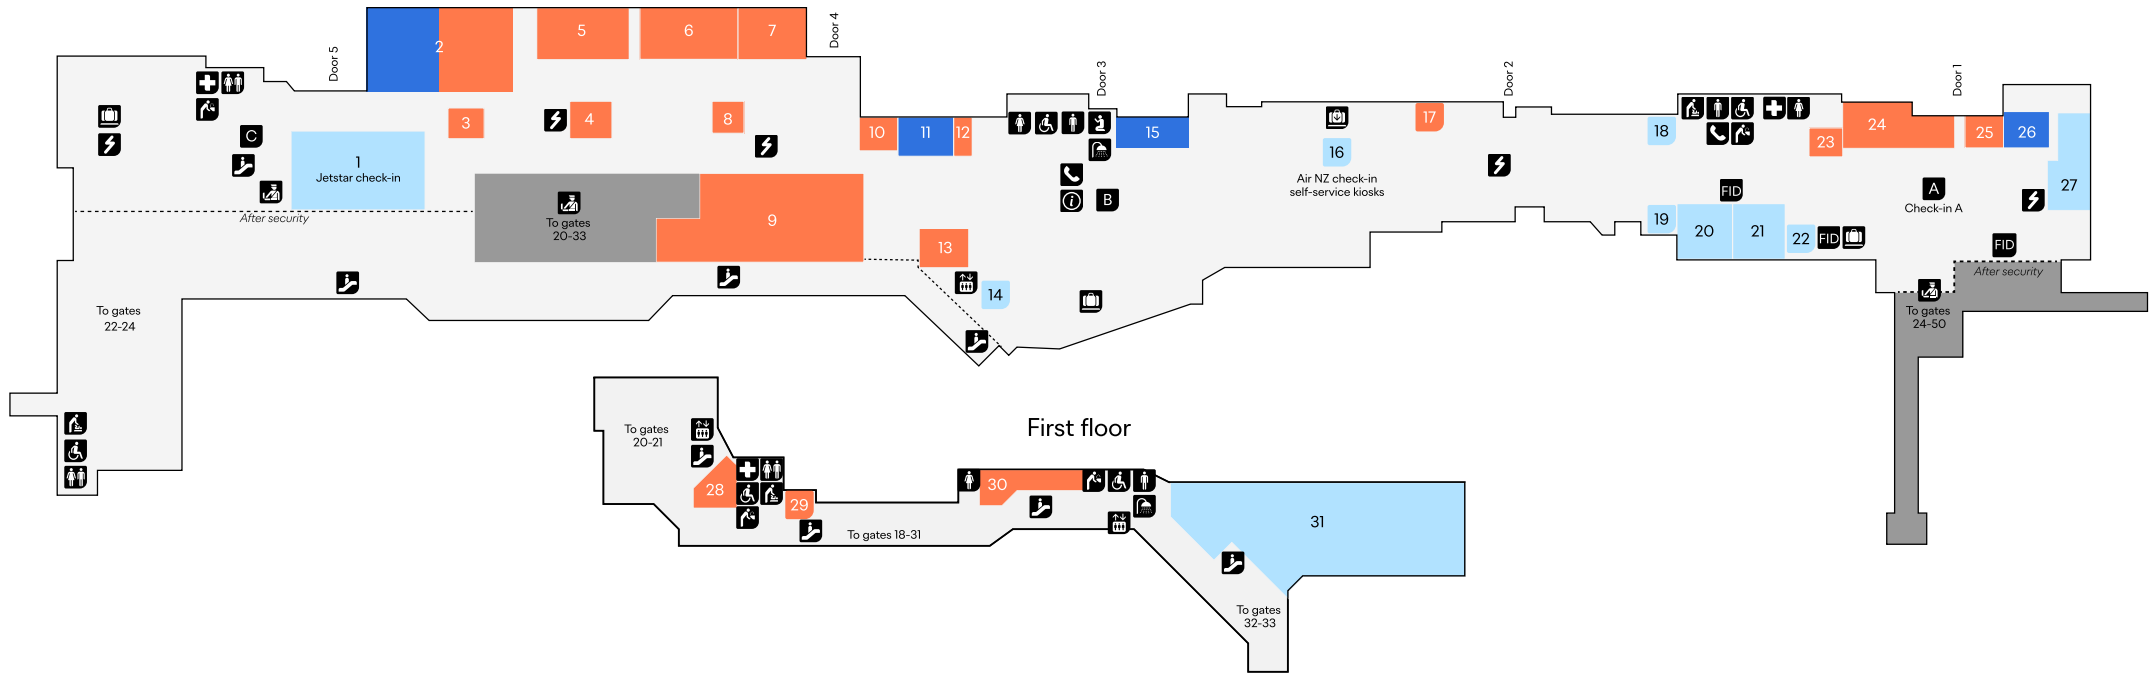

# Domestic Terminal

## Ground & first floor

### Ground floor

#### Eat and drink

Relay Café	2	Krispy Kreme	23
Tank Juice Bar	3	Little Gipsy	24
Best Ugly Bagels	4	Subway	25
Orleans Chicken & Waffles	5	Bistro Box	29
McDonald's	6	Hudsons	30
Hikari Ramen and Donburi / Sushi Platter	7		
Soul Origin	8	Relay	2
The Gipsy Moth	9	3 Wise Men	11
Dunkin' Donuts	10	Sunglass Hut	15
Bluebells Cakery	12	Take Home Convenience	26
Bistro Box	13	Relay	28
Retro Espresso	17		